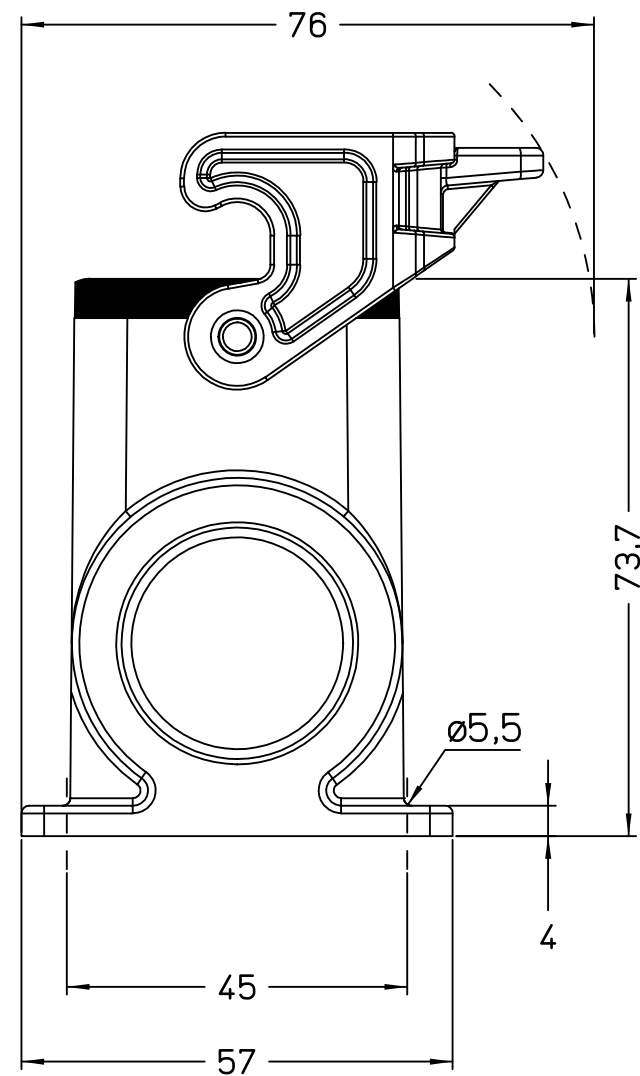

Diritti riservati All rights reserved

1

2

3

A

A

B

B