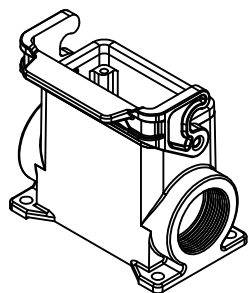

Dimensions
in mm

Simplified representation with dimensions without tolerance

Original Size A4

JMPAP 10 L25

Date 08/11/23

surface mounting housing, size "57.27", 1x M25 side entry,

Sign. G. Renna

with 1 Jei-P lever