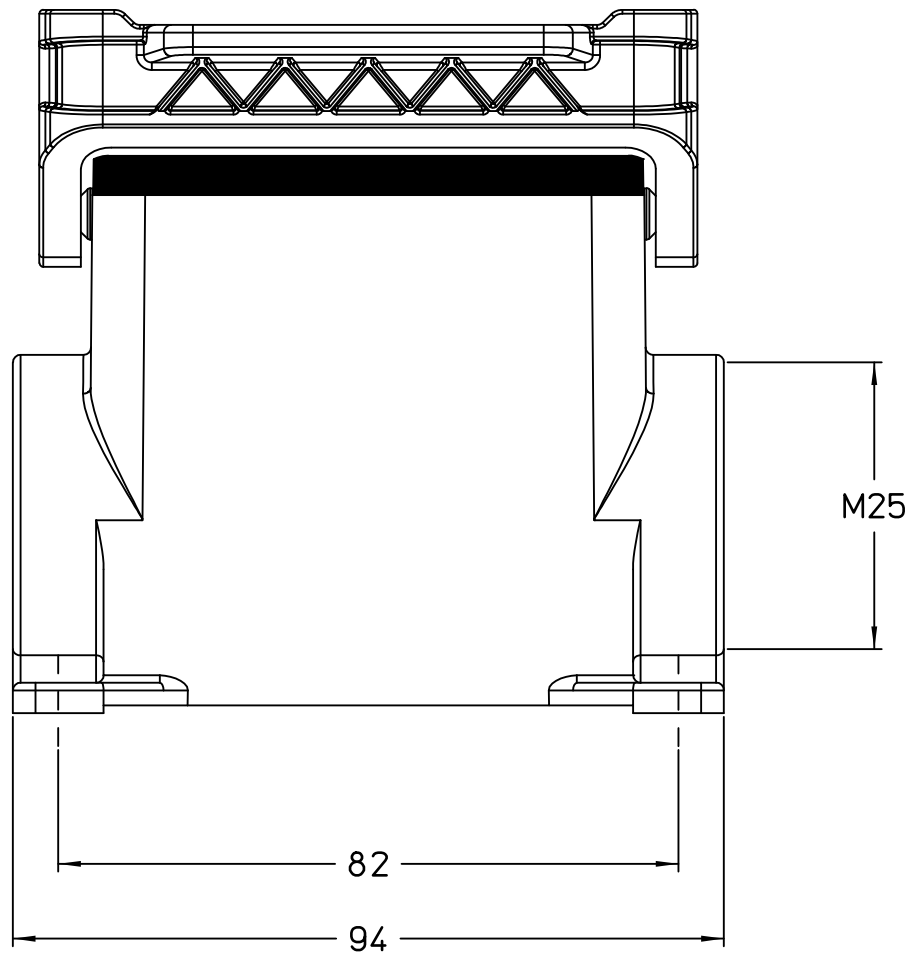

Diritti riservati All rights reserved

1

2

3

A

A

B

B